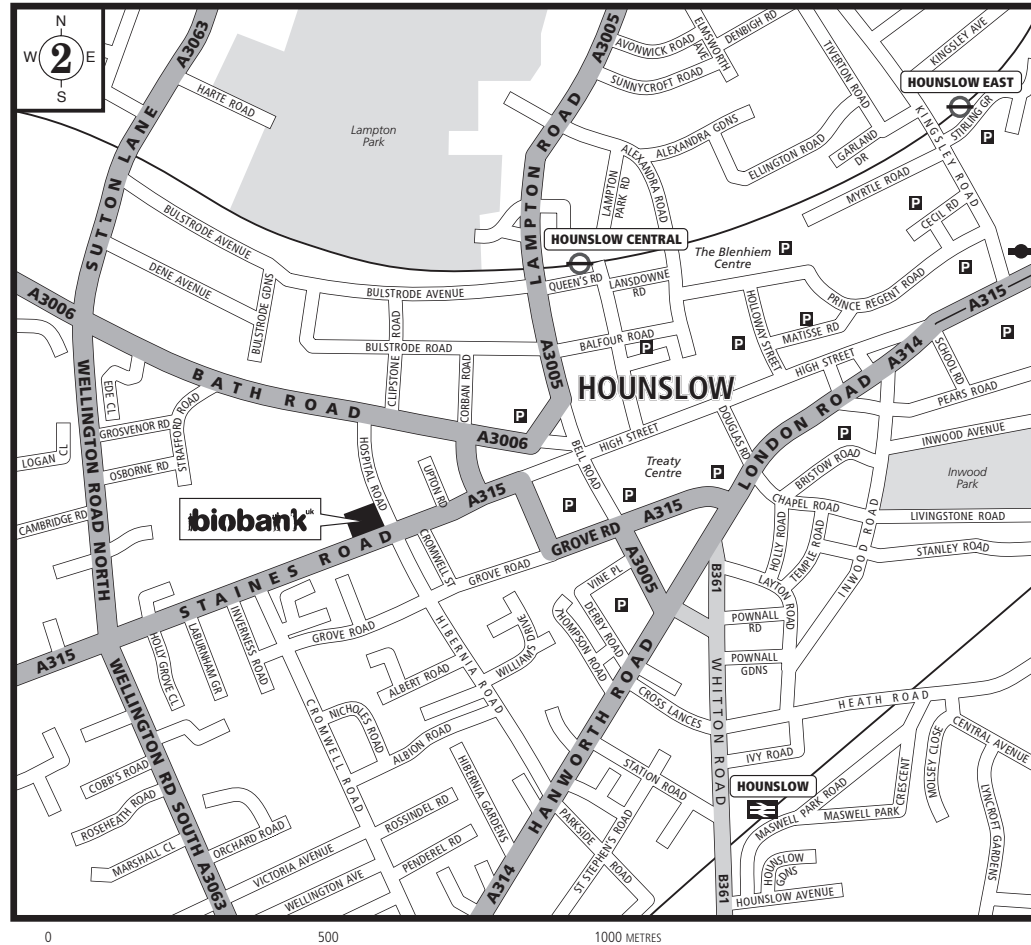

UK Biobank
Hounslow Assessment
Centre
3rd Floor, Falcon House
115-123 Staines Road
Hounslow
TW3 3LL

Tel 0800 0 276 276
Web www.ukbiobank.ac.uk

How to get to UK Biobank

UK Biobank is situated on the 3rd floor of Falcon House, on the corner of Staines Road (A315) and Hospital Road.

By Tube: The nearest tube station to Falcon House is Hounslow Central on the Piccadilly line (a 5 minute walk away). Exit the station on to Lampton Road and head towards Queen's Road. Continue to follow the A3005. Turn right at A3006/Bath Road. Turn left at Steve Biko Way. Turn right on to the A315/Staines Road. Falcon House is on the right-hand side of the road, on the corner of Staines Road and Hospital Road (just past Currys/Halfords). For further information on travelling by tube, visit www.tfl.gov.uk or telephone 0207 222 1234.

By Car:

From the M4 West: Exit at junction 3, keep left onto ramp. At roundabout, take 3rd exit on to A312 (The Parkway). At roundabout, take 1st exit on to A4 (Bath Road). At roundabout, take 2nd exit on to A4 (Bath Road). Keep right on to A3006 (Bath Road). Turn right (south) on to A3063 (Wellington Road North). Turn left (east) on to A315 (Staines Road). Falcon House should be visible on the left-hand side of the road (just prior to Halfords/Currys).

Parking: The closest car park is Bath Road car park (postcode: TW3 3BN) which is located on the corner of Bath Road and Lampton Road (available 24 hours). Alternative parking is available at The Treaty Shopping Centre or Hounslow East & West underground stations (24 hours).