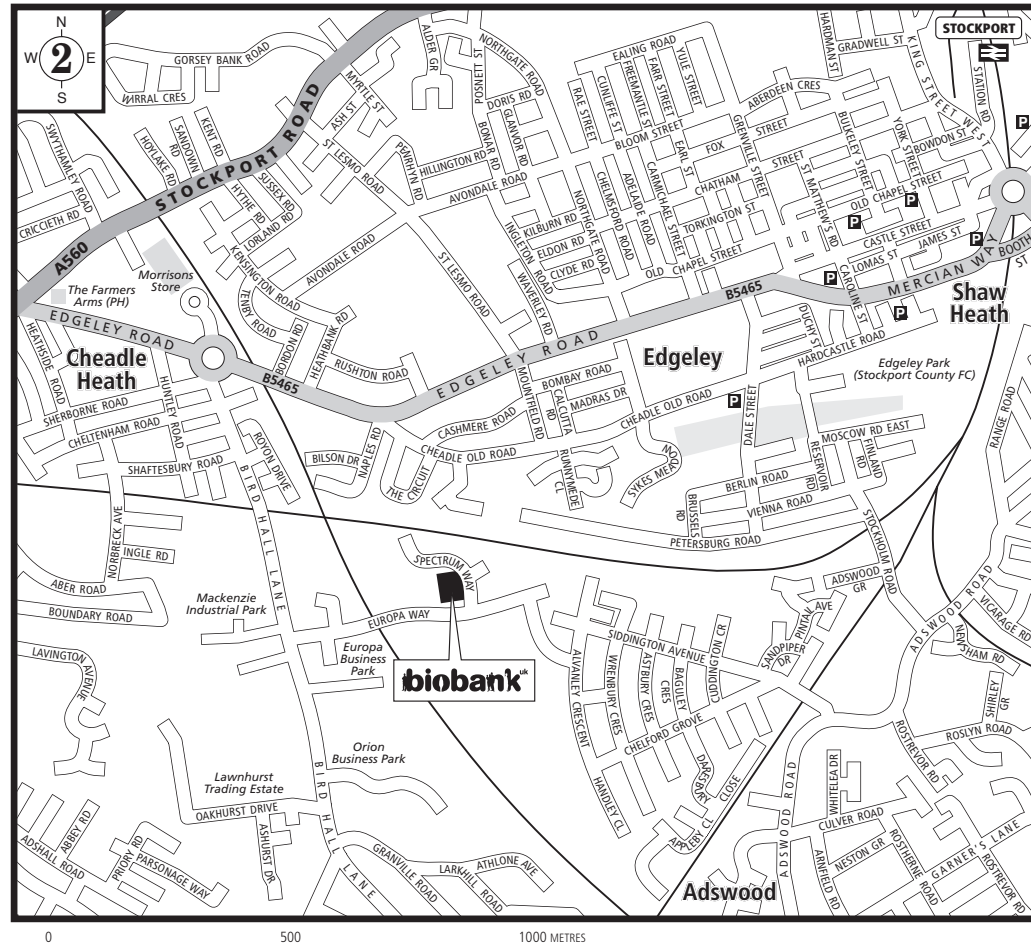

Via M60 West : Exit M60 at Junction 1, on the exit slip road stay in the middle lane - marked Cheadle A560 and take the first exit. Turn right at 2nd set of traffic lights onto A560. Continue for one mile. You will come to Morrisons supermarket on your left and just past the supermarket car park entrance you will come to a set of traffic lights. The Farmer’s Arms pub is on the left at these traffic lights – turn left onto the B5465 Edgeley Road. Turn right at the roundabout onto Bird Hall Lane (you will see Morrisons supermarket on your left when you approach the roundabout). After approx 0.2 miles you will see a railway bridge, go under the railway bridge and after a further 0.2 miles, turn left onto Europa Way. Continue over the hill (railway bridge) and turn left onto Spectrum Way. The Assessment Centre will be on your left, opposite Cheadle Heath Police Station.

Free car parking is available on-site.

The Assessment Centre has full disabled access. However, should you require any further information or any special assistance to attend, please contact UK Biobank on Freephone 0800 0 276 276.