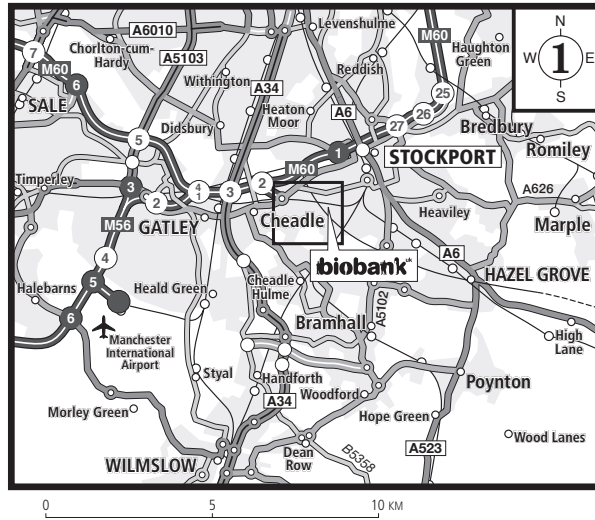

**UK Biobank
Assessment Centre
3 Spectrum Way
Adswood
Stockport
Cheshire
SK3 0SA**

**Tel 0800 0 276 276
Web www.ukbiobank.ac.uk**